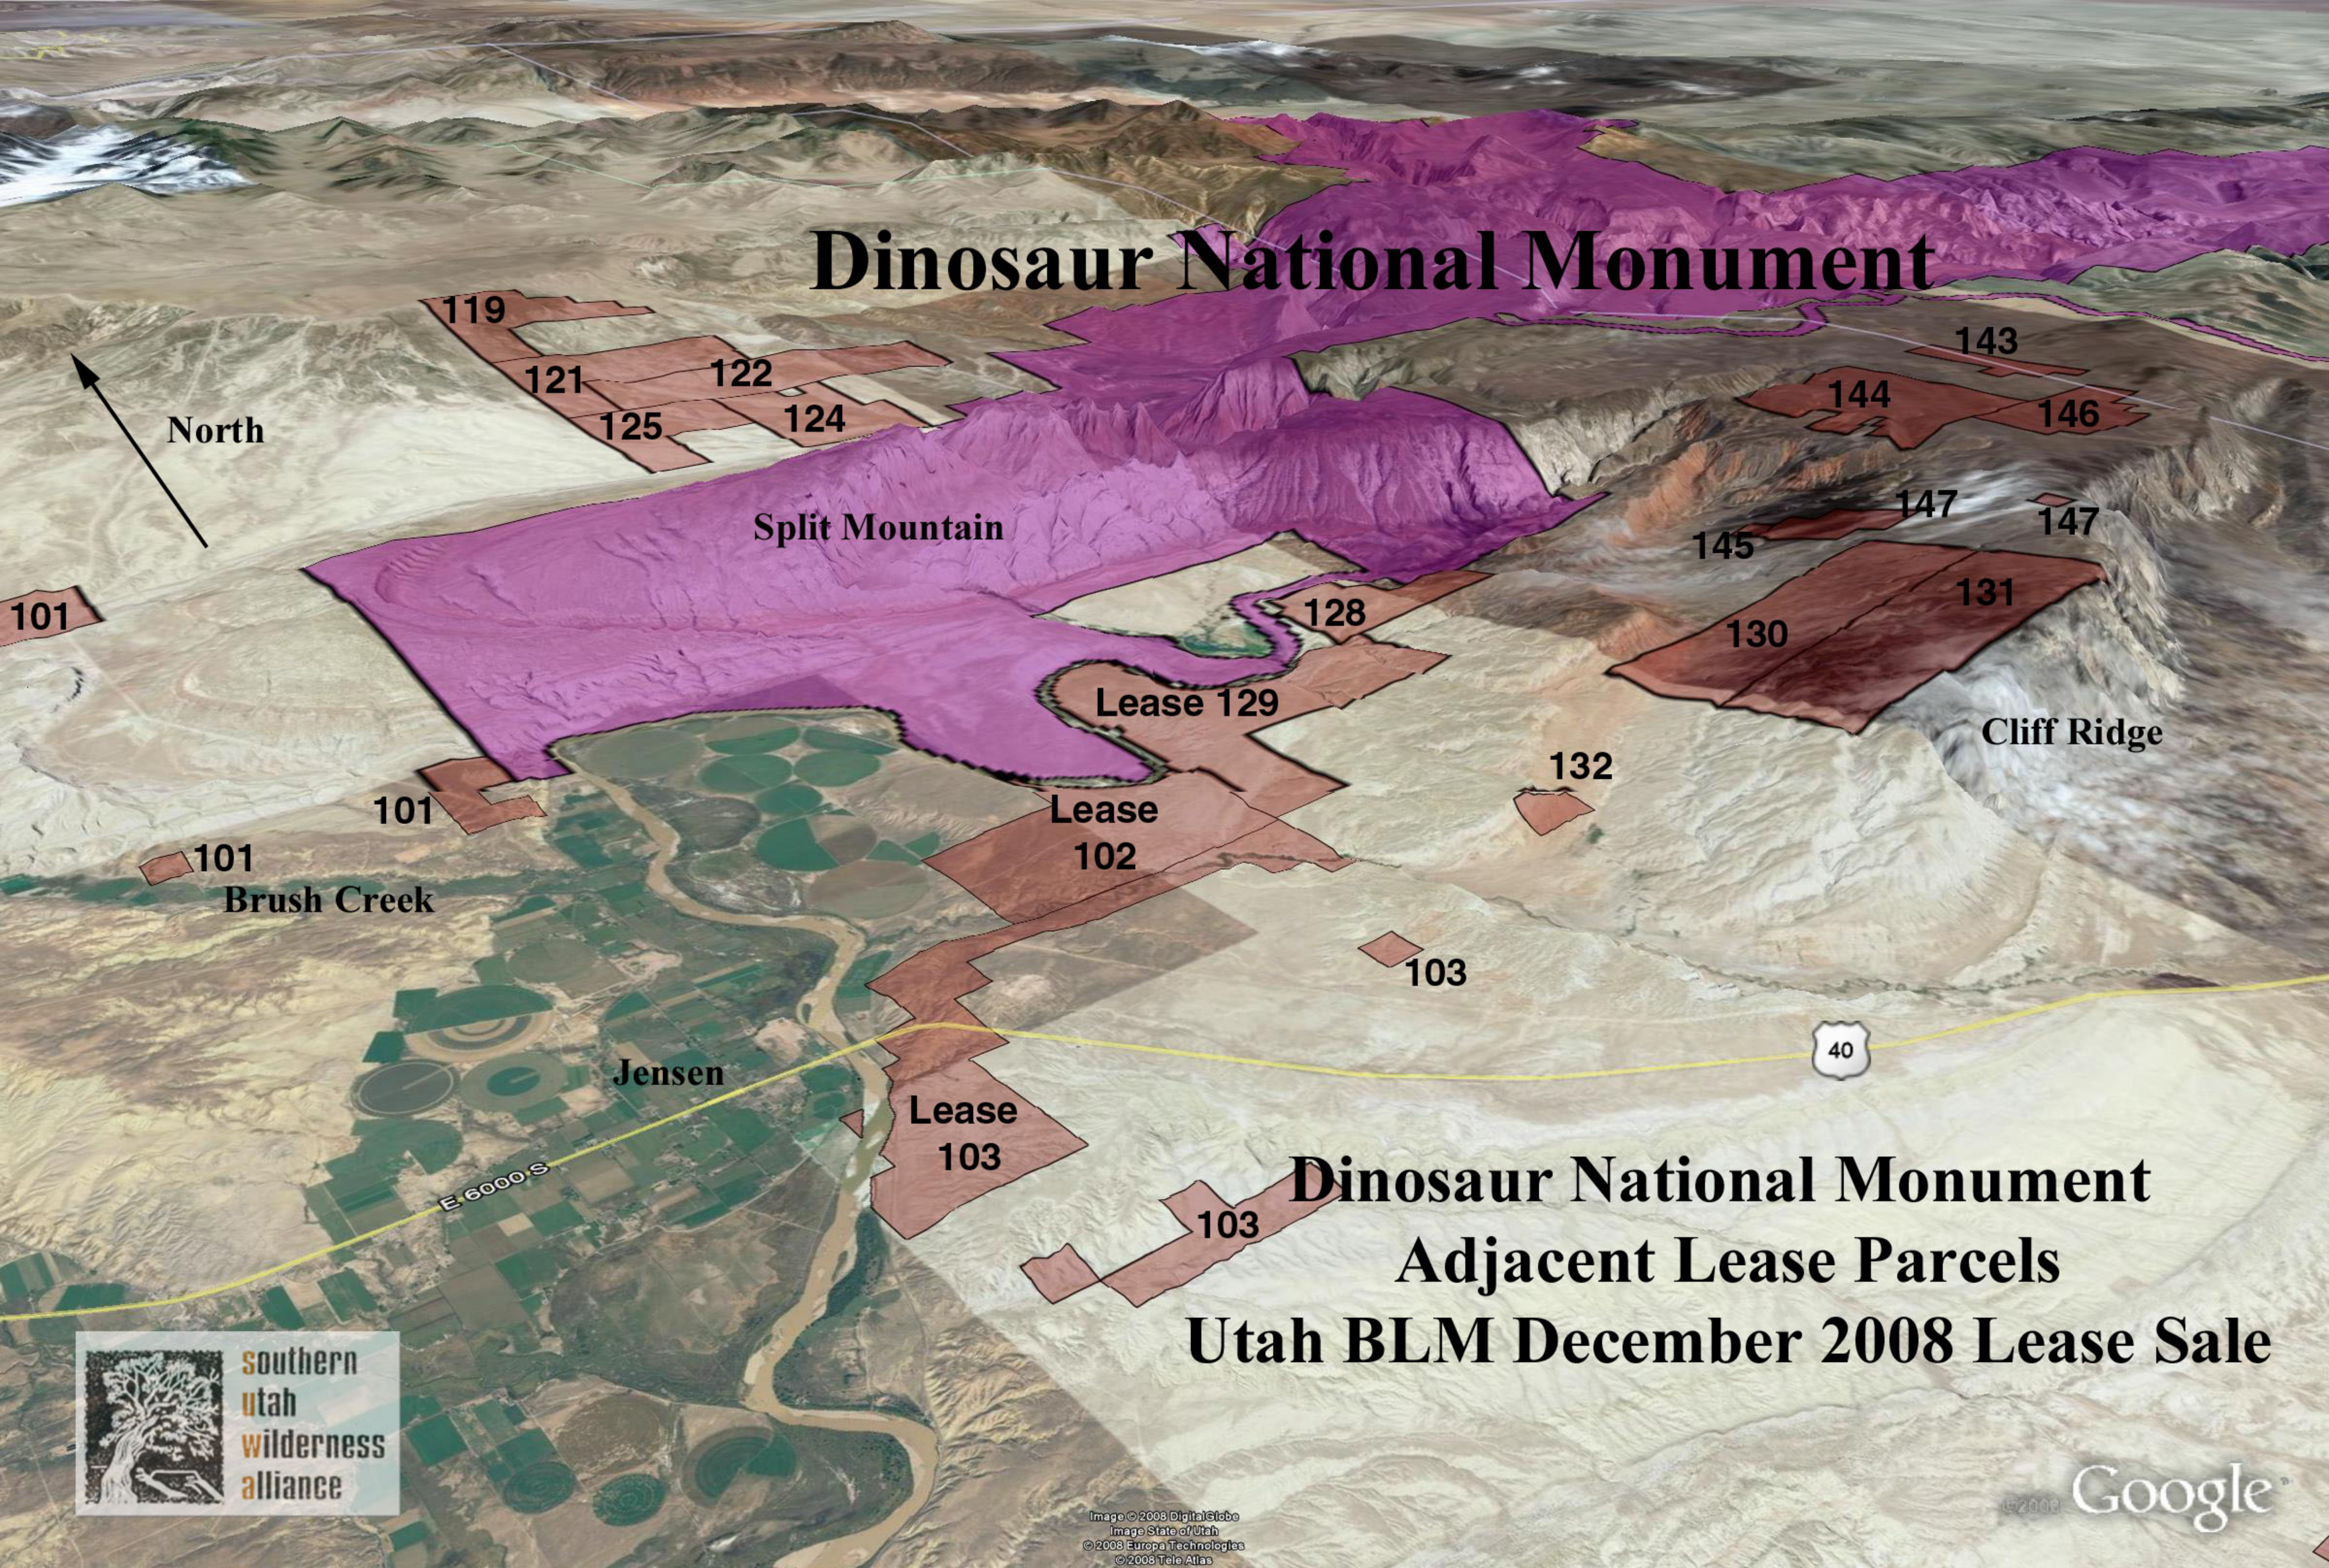

Dinosaur National Monument

North

Split Mountain

Cliff Ridge

Brush Creek

Jensen

**Dinosaur National Monument
Adjacent Lease Parcels
Utah BLM December 2008 Lease Sale**